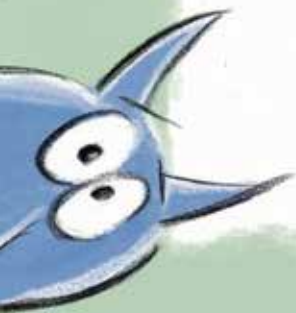

ANA GALÁN

Ilustraciones de DIEGO BARLETTA

**edebé**

Había una vez...

¿Había una vez qué?

¿Quién?

A cartoon illustration of a grey rabbit and a brown owl in a forest. The rabbit is on the left, sitting and looking slightly confused. The owl is on the right, standing and looking thoughtful with its hand to its chin. Two speech bubbles are positioned above them. The background features two large trees with green foliage and a light blue sky.