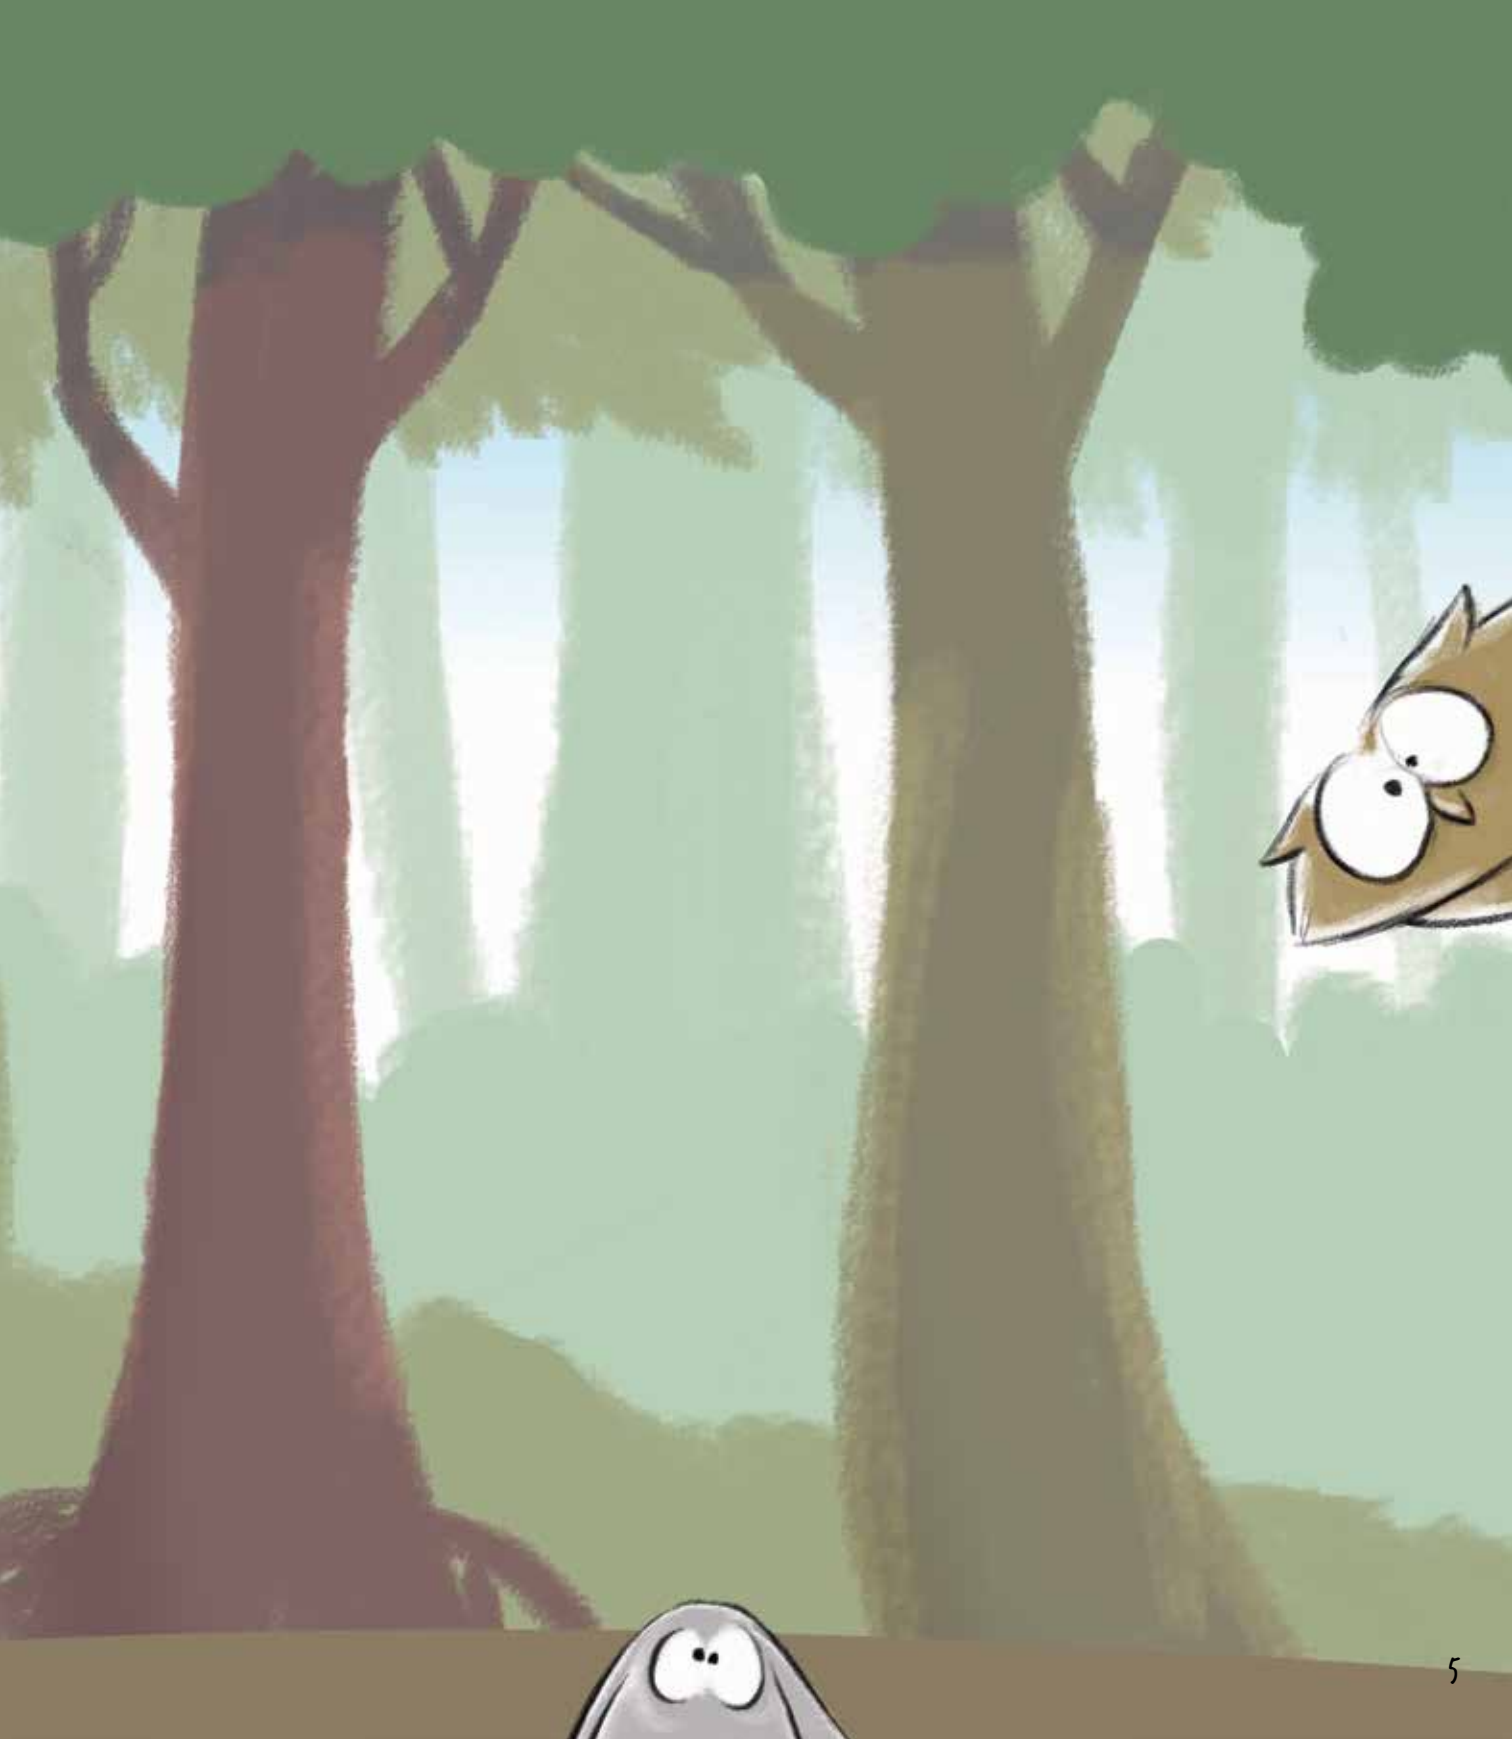

ANA GALÁN

edebé

Ilustraciones de  
DIEGO BARLETTA

★ ★ ★ ★ ★  
**SE BUSCA  
AUTOR**  
★ ★ ★ ★ ★

© del texto: Ana Galán, 2022  
© de las ilustraciones: Diego Barletta, 2022  
Dirección editorial: Reina Duarte  
Diseño: Book & Look

ANA GALÁN

Ilustraciones de DIEGO BARLETTA

**edebé**

Había una vez...

¿Había una vez qué?

¿Quién?

A cartoon illustration of a grey rabbit and a brown owl in a forest. The rabbit is on the left, sitting and looking slightly confused. The owl is on the right, standing and looking thoughtful with its hand to its chin. Two speech bubbles are positioned above them. The background features two large trees with green foliage and a light blue sky.